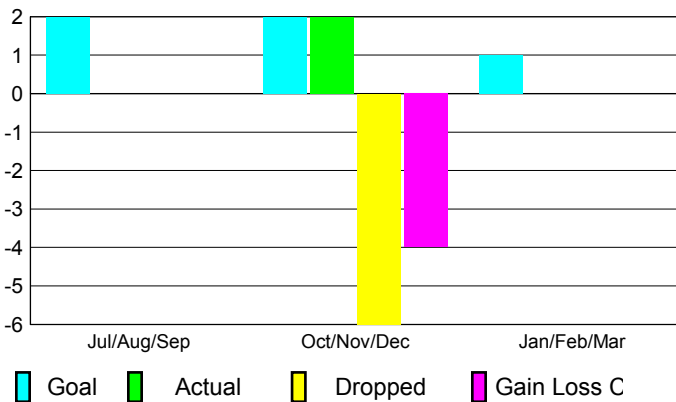

2012-2013 GMT Reports for District (or Undistricted) **District 323 H1**

GMT: **KAMLESH JAIN**

Location: **INDIA**

GMT CA: **6**

CLUBS

**Club Results
2012-2013**

**Clubs
2011-2012**

Month	New Club Goal	Actual New Clubs	Actual Dropped Clubs	Gain/Loss of Clubs	Gain/Loss of Clubs
Jul/Aug/Sep	2	0	0	0	2
Oct/Nov/Dec	2	2	-6	-4	3
Jan/Feb/Mar	1				4
Totals	5	2	-6	-4	9

Club Results 2012-2013

Goal, New, Dropped, Gain/Loss

Comparison of Club Gain/Loss

Current Year Compared to the Previous Year

YTD Status Quo Clubs 2012-2013

Status Quo Clubs Compared to Status Quo Members

MEMBERSHIP