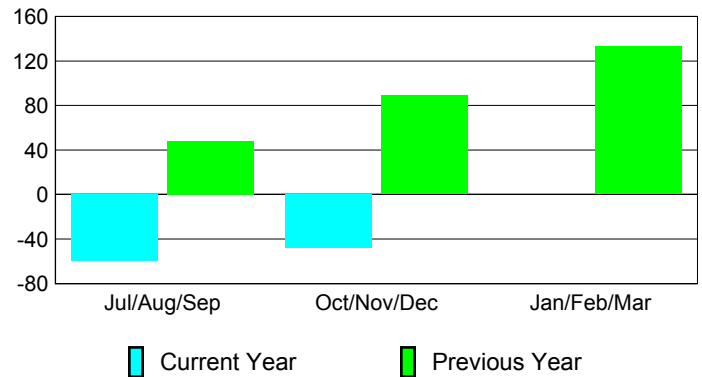

**Membership Results
2012-2013**

**Membership
2011-2012**

Month	Net Memb Goal	Actual New Memb	Actual Dropped Memb	Gain/Loss of Memb	Gain/Loss of Memb
Jul/Aug/Sep	40	68	-128	-60	48
Oct/Nov/Dec	60	118	-166	-48	89
Jan/Feb/Mar	30				133
Totals	130	186	-294	-108	270

Membership Results 2012-2013

Goal, New, Dropped, Gain/Loss

Comparison of Membership Gain/Loss

Current Year Compared to the Previous Year

Gender Comparison 2012-2013

Jul/Aug/Sep

Oct/Nov/Dec

Jan/Feb/Mar