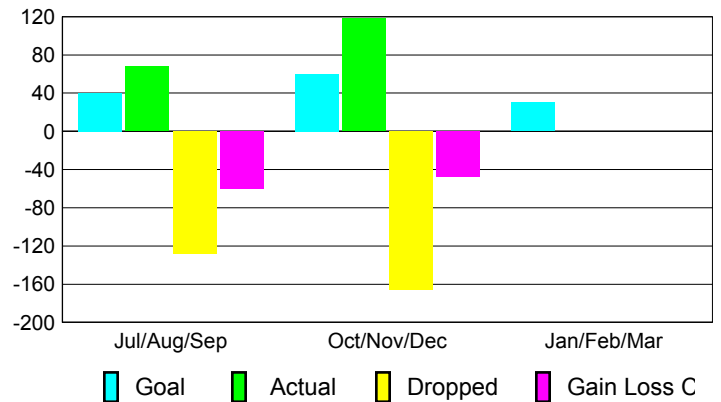

Membership Results 2012-2013

Goal, New, Dropped, Gain/Loss

Comparison of Membership Gain/Loss

Current Year Compared to the Previous Year