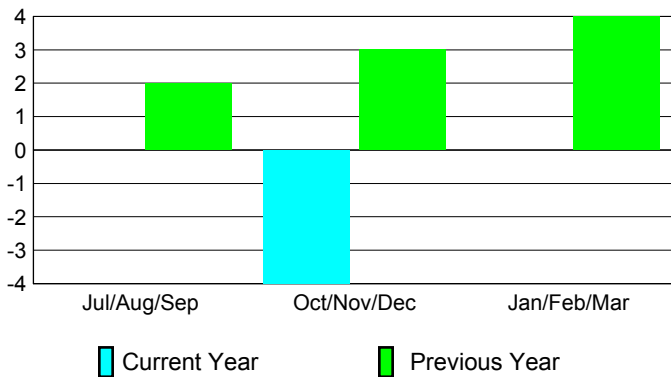

2012-2013 GMT Reports for District (or Undistricted) **District 323 H1**

GMT: **KAMLESH JAIN**

Location: **INDIA**

GMT CA: **6**

CLUBS

**Club Results
2012-2013**

**Clubs
2011-2012**

Month	New Club Goal	Actual New Clubs	Actual Dropped Clubs	Gain/Loss of Clubs	Gain/Loss of Clubs
Jul/Aug/Sep	2	0	0	0	2
Oct/Nov/Dec	2	2	-6	-4	3
Jan/Feb/Mar	1				4
Totals	5	2	-6	-4	9

Club Results 2012-2013

Goal, New, Dropped, Gain/Loss

Comparison of Club Gain/Loss

Current Year Compared to the Previous Year

YTD Status Quo Clubs 2012-2013

Status Quo Clubs Compared to Status Quo Members

MEMBERSHIP